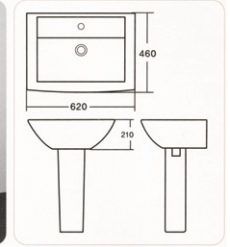

NEW [Water Basin] ▶ **C L-902** (7Liter)