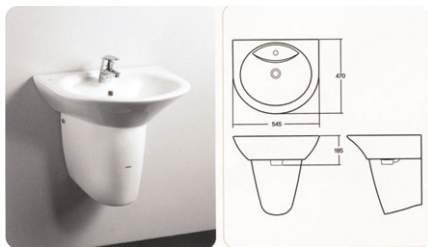

NEW [Urinal]

▶CU-513 (UR10)

[Urinal]

▶CU-512 (UR10)

NEW [Urinal]

▶CU-901 (UR20)

NEW [Water Basin] ▶ **C L-603** (8.5Liter)

[Water Basin] ▶ **C L-415** (8.610 (7Liter))

NEW [Urinal] ▶ **C U-301** (8U410)

NEW [Water Basin] ▶ **C L-756P** (8.620 (3.5Liter))

[Water Basin] ▶ **C L-321P** (8.610 (6Liter))

NEW [Urinal] ▶ **C U-900**
(물안쓰는 소변기)

[Water Basin] ▶ **C L-208** (8.620 (7Liter))