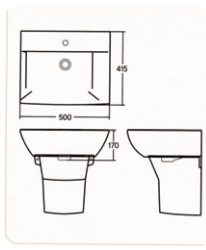

NEW [Water Basin] ▶ **C L-336R P** (6.5Liter)