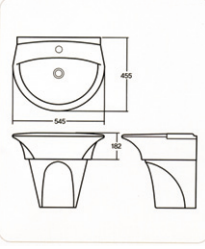

NEW [Water Basin] ▶ **C L-771S** (L620 (4Liter))