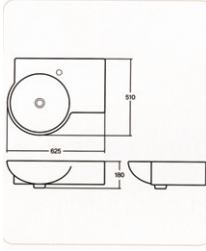

NEW [Water Closet] ▶ **CC-253** (C1210C) (6Liter)

[Water Closet] ▶ **CC-215** (C1210C) (6Liter)

[Water Closet] ▶ **CC-213** (6Liter)

NEW [Water Basin] ▶ **C L-336R P** (6.5Liter)

NEW [Water Basin] ▶ **C L-337 P** (4.5Liter)

NEW [Water Basin] ▶ **C L-850** (경사수전) (7Liter)

NEW [Water Basin] ▶ **C L-450L** (4.5Liter)

NEW [Water Basin] ▶ **C L-450R** (4.5Liter)

NEW [Water Basin] ▶ **C L-901** (7Liter)

NEW [Water Basin] ▶ **C L-541** (수평수전) (L630 (7Liter))