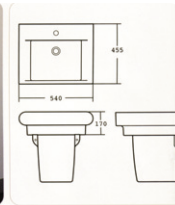

Bathroom Furniture_PS+AL ■

DIBF-02AD Size : W400 x H800 x D185
DIBF-02MD Size : W1000 x H800 x D150

DIBF-09WD Size : W750 x H750 x D170
DIBF-09MD Size : W750 x H750

DIBF-09AL Size : W800 x H800 x D150
DIBF-01MA Size : W800 x H786
DIBF-01SG Size : W800 x H8 x D120

▶CL-820 (9Liter)

[Water Basin]

▶CL-814 (6Liter)

[Water Basin]

▶CL-811 (4.5Liter)

[Water Basin]

▶CL-760 (3,620 (6Liter))

[Water Basin]

▶CL-750 (3,610 (6Liter))

[Water Basin]

▶CL-344 (3,610 (6Liter))

[Water Basin]

▶CL-755P (3,610 (5.5Liter))

NEW [Water Basin]

▶CL-906 (6.5Liter)

[Water Basin]

▶CL-335 (3,620 (6Liter))

[Water Basin]

▶CL-333P (3,610 (6.5Liter))

[Water Basin]

▶CL-333 (3,610 (6.5Liter))

[Water Basin]

▶CL-530 (3,630 (7Liter))

[Water Basin]