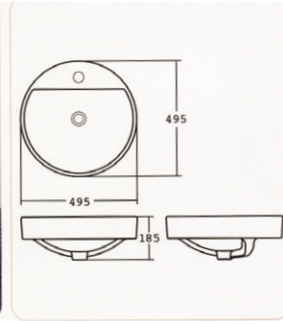

[Water Basin]

▶CL-814 (6Liter)