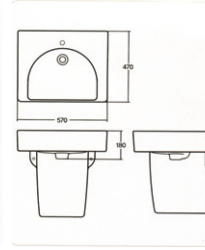

NEW [Water Basin] ▶ **C L-337 P** (4.5Liter)