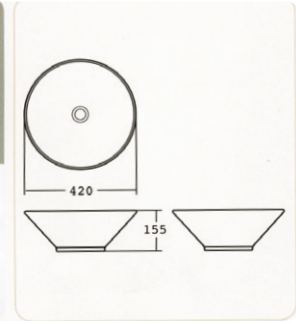

[Water Basin]

▶CL-811 (4.5Liter)

▶CL-760 (3,620 (6Liter))

▶CL-750 (3,610 (6Liter))

▶CL-344 (3,610 (6Liter))

▶CL-755P (3,610 (5.5Liter))

▶CL-906 (6.5Liter)

▶CL-335 (3,620 (6Liter))

▶CL-333P (3,610 (6.5Liter))

▶CL-333 (3,610 (6.5Liter))

▶CL-530 (3,630 (7Liter))

▶CL-509 (3,1050B (7Liter))

▶CL-501 (3,1040 (6Liter))

▶CL-506 (3,1050B (6.5Liter))