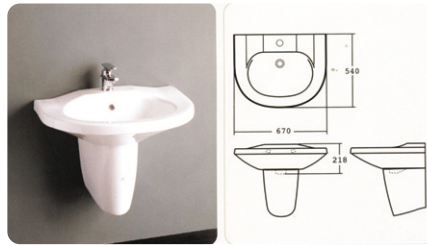

NEW [Urinal] ▶ **C U-301** (8U410)

NEW [Water Basin] ▶ **C L-756P** (8.620 (3.5Liter))

[Water Basin] ▶ **C L-321P** (8.610 (6Liter))

NEW [Urinal] ▶ **C U-900**
(물안쓰는 소변기)

[Water Basin] ▶ **C L-208** (8.620 (7Liter))