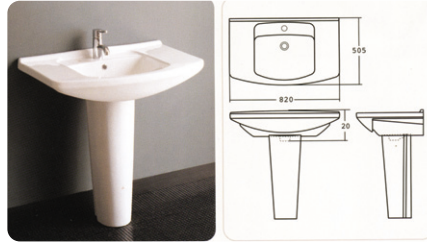

NEW [Urinal]

▶CU-513 (UR10)

[Urinal]

▶CU-512 (UR10)

NEW [Urinal]

▶CU-901 (UR20)

NEW [Water Basin] ▶ **C L-603** (8.5Liter)

[Water Basin] ▶ **C L-415** (8.610 (7Liter))

NEW [Urinal] ▶ **C U-301** (8U410)

NEW [Water Basin] ▶ **C L-756P** (8.620 (3.5Liter))

[Water Basin] ▶ **C L-321P** (8.610 (6Liter))

NEW [Urinal] ▶ **C U-900**
(물안쓰는 소변기)

[Water Basin] ▶ **C L-208** (8.620 (7Liter))