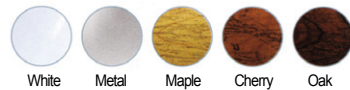

Smile II 스마일II
Wash Basin : 2,240 x 535 x 250