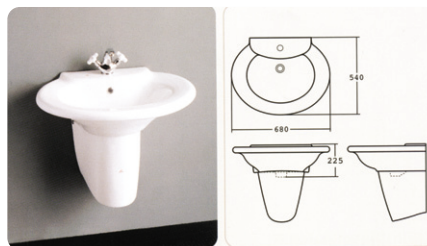

[Water Basin] ▶ **C L-520P** (8.610 (7Liter))