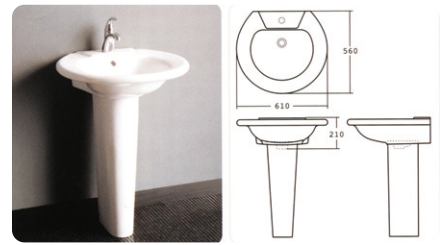

[Water Basin] ▶ **CL-510** (8.610 (8.5Liter))