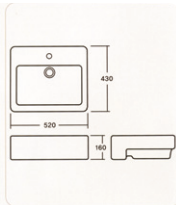

▶CL-750 (3,610 (6Liter))

[Water Basin]

▶CL-344 (3,610 (6Liter))

[Water Basin]

▶CL-755P (3,610 (5.5Liter))

NEW [Water Basin]

▶CL-906 (6.5Liter)

[Water Basin]

▶CL-335 (3,620 (6Liter))

[Water Basin]

▶CL-333P (3,610 (6.5Liter))

[Water Basin]

▶CL-333 (3,610 (6.5Liter))

[Water Basin]

▶CL-530 (3,630 (7Liter))

[Water Basin]