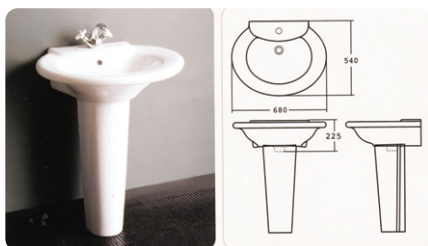

[Water Basin] ▶ **C L-520** (8.610 (7Liter))