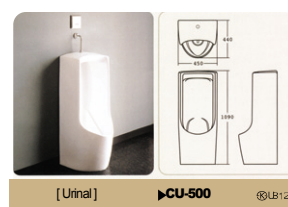

[Urinal]

▶CU-500 (LB12)