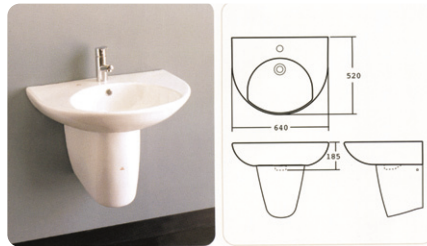

NEW [Urinal]

▶CU-513 (UR10)

[Urinal]

▶CU-512 (UR10)

NEW [Urinal]

▶CU-901 (UR20)

NEW [Water Basin] ▶ **C L-603** (8.5Liter)

[Water Basin] ▶ **C L-415** (8.610 (7Liter))

NEW [Urinal] ▶ **C U-301** (8U410)

NEW [Water Basin] ▶ **C L-756P** (8.620 (3.5Liter))

[Water Basin] ▶ **C L-321P** (8.610 (6Liter))

NEW [Urinal] ▶ **C U-900**
(물안쓰는 소변기)

[Water Basin] ▶ **C L-208** (8.620 (7Liter))