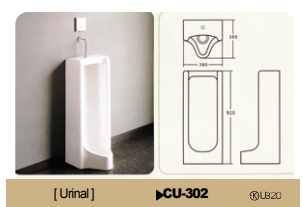

[Urinal]

▶CU-302 (LB20)