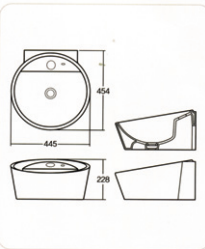

NEW [Water Basin] ▶ **C L-850** (경사수전) (7Liter)

NEW [Water Basin] ▶ **C L-450L** (4.5Liter)

NEW [Water Basin] ▶ **C L-450R** (4.5Liter)

NEW [Water Basin] ▶ **C L-901** (7Liter)

NEW [Water Basin] ▶ **C L-541** (수평수전) (L630 (7Liter))

NEW [Water Basin] ▶ **C L-540** (경사수전) (L630 (7Liter))

NEW [Water Basin] ▶ **C L-902** (7Liter)

NEW [Water Basin] ▶ **C L-771P** (L610 (7Liter))

NEW [Water Basin] ▶ **C L-771S** (L620 (4Liter))

NEW [Water Basin] ▶ **C L-903** (7Liter)