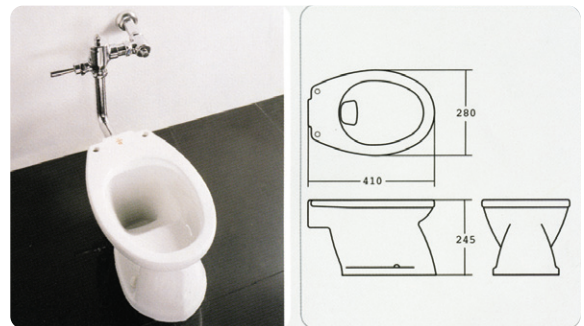

[Water Closet]

▶CC-107 (C760 (9Liter))