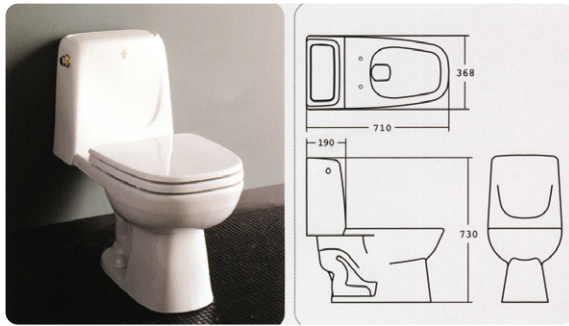

NEW [Water Basin] ▶ **C L-851** (수평수전) (6Liter)

NEW [Water Basin] ▶ **C L-901P** (수평수전) (7Liter)

NEW [Water Basin] ▶ **CC-902P** (7Liter)

NEW [Water Basin] ▶ **CC-903P** (7Liter)

[Water Closet]

▶CC-760 (C1210B (6Liter))