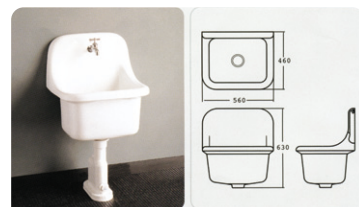

[Water Closet]

▶CC-12H (9Liter)

[Urinal]

▶CU-511 (LB12)

[Urinal]

▶CU-502 (LB22)

[Water Closet]

▶CC-405P (C1510C (9Liter))
(Geberit System)