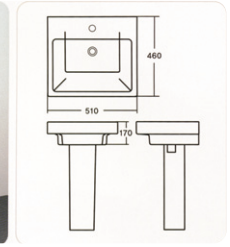

NEW [Water Basin] ▶ **C L-850** (경사수전) (7Liter)

NEW [Water Basin] ▶ **C L-450L** (4.5Liter)

NEW [Water Basin] ▶ **C L-450R** (4.5Liter)

NEW [Water Basin] ▶ **C L-901** (7Liter)

NEW [Water Basin] ▶ **C L-541** (수평수전) (L630 (7Liter))