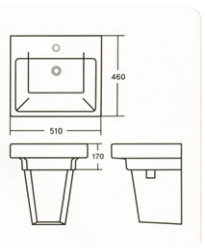

NEW [Water Basin] ▶ **C L-901P** (수평수전) (7Liter)