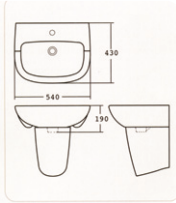

Bathroom Furniture_PS+AL ■

DIBF-02AD Size : W400 x H800 x D185
DIBF-02MD Size : W1000 x H800 x D150

DIBF-09WD Size : W750 x H750 x D170
DIBF-09MD Size : W750 x H750

DIBF-09AL Size : W800 x H800 x D150
DIBF-01MA Size : W800 x H786
DIBF-01SG Size : W800 x H8 x D120

[Water Basin] ▶ **C L-208P** (8.610 (7Liter))

[Water Basin] ▶ **CL-510** (8.610 (8.5Liter))

[Water Basin] ▶ **C L-520** (8.610 (7Liter))

[Water Basin] ▶ **C L-520P** (8.610 (7Liter))

[Water Basin] ▶ **C L-320** (8.5Liter)

▶CL-820 (9Liter)

[Water Basin]

▶CL-814 (6Liter)

[Water Basin]

▶CL-811 (4.5Liter)

[Water Basin]

▶CL-760 (3,620 (6Liter))

[Water Basin]

▶CL-750 (3,610 (6Liter))

[Water Basin]

▶CL-344 (3,610 (6Liter))

[Water Basin]

▶CL-755P (3,610 (5.5Liter))

NEW [Water Basin]

▶CL-906 (6.5Liter)

[Water Basin]