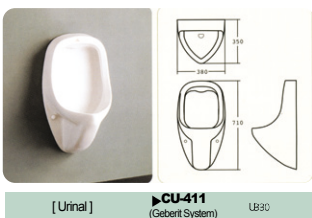

NEW [Urinal] ▶ **C U-301** (8U410)

NEW [Water Basin] ▶ **C L-756P** (8.620 (3.5Liter))

[Water Basin] ▶ **C L-321P** (8.610 (6Liter))

NEW [Urinal] ▶ **C U-900**
(물안쓰는 소변기)

[Water Basin] ▶ **C L-208** (8.620 (7Liter))

[Water Basin] ▶ **C L-208P** (8.610 (7Liter))

[Water Basin] ▶ **CL-510** (8.610 (8.5Liter))

[Water Basin] ▶ **C L-520** (8.610 (7Liter))

[Water Basin] ▶ **C L-520P** (8.610 (7Liter))

[Water Basin] ▶ **C L-320** (8.5Liter)

[Urinal] ▶ **CU-411**
(Gaberit System) LB30

[Urinal] ▶ **CU-1000**
(물안쓰는 소변기)

[Water Basin] ▶ **CL-501P** (8.610 (6Liter))

[Water Basin] ▶ **CL-320P** (8.5Liter)

[Water Basin]

▶CL-821 (6.5Liter)

[Water Basin]