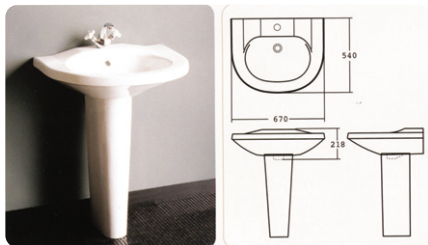

NEW [Urinal] ▶ **C U-301** (8U410)

NEW [Water Basin] ▶ **C L-756P** (8.620 (3.5Liter))

[Water Basin] ▶ **C L-321P** (8.610 (6Liter))

NEW [Urinal] ▶ **C U-900**
(물안쓰는 소변기)

[Water Basin] ▶ **C L-208** (8.620 (7Liter))