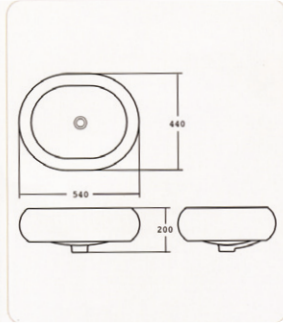

[Water Basin] ▶ **C L-208P** (8.610 (7Liter))

[Water Basin] ▶ **CL-510** (8.610 (8.5Liter))

[Water Basin] ▶ **C L-520** (8.610 (7Liter))

[Water Basin] ▶ **C L-520P** (8.610 (7Liter))

[Water Basin] ▶ **C L-320** (8.5Liter)

[Urinal] ▶ **CU-411**
(Gaberit System) LB30

[Urinal] ▶ **CU-1000**
(물안쓰는 소변기)

[Water Basin] ▶ **CL-501P** (8.610 (6Liter))

[Water Basin] ▶ **CL-320P** (8.5Liter)

[Water Basin]

▶CL-821 (6.5Liter)

[Water Basin]

▶CL-820 (9Liter)

[Water Basin]

▶CL-814 (6Liter)

[Water Basin]

▶CL-811 (4.5Liter)

[Water Basin]

▶CL-760 (3,620 (6Liter))

[Water Basin]