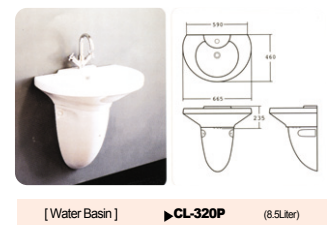

[Water Basin] ▶ **CL-320P** (8.5Liter)