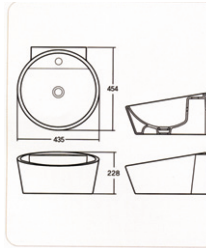

NEW [Water Basin] ▶ **C L-850** (경사수전) (7Liter)

NEW [Water Basin] ▶ **C L-450L** (4.5Liter)

NEW [Water Basin] ▶ **C L-450R** (4.5Liter)

NEW [Water Basin] ▶ **C L-901** (7Liter)

NEW [Water Basin] ▶ **C L-541** (수평수전) (L630 (7Liter))