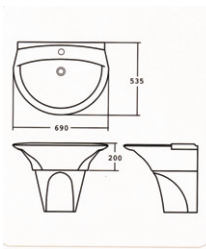

NEW [Water Basin] ▶ **C L-771P** (L610 (7Liter))